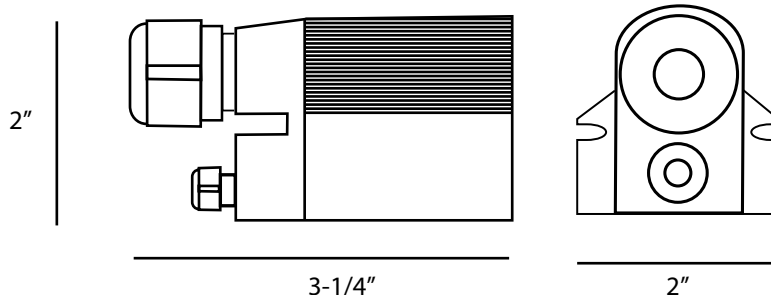

### Mechanical Properties

Construction: Powder coated steel enclosure  
3ft grounded plug

Lamp: 5W LED  
Lamp life: 50,000hrs est.  
Acoustics: Silent

Port Aperture:  $\varnothing$  5/8"  
Max Fibers: See Chart

Fiber Size	Fiber Capacity
BLFO-xx500 $\varnothing$ 1/2"	1
BLFO-xx375 $\varnothing$ 3/8"	1
BLFO-xx250 $\varnothing$ 1/4"	3
BLFO-xx125 $\varnothing$ 1/8"	5

As part of BL's dedication to ongoing and continuous research and development, BL reserves the right to change or withdraw specifications at any time without notice.